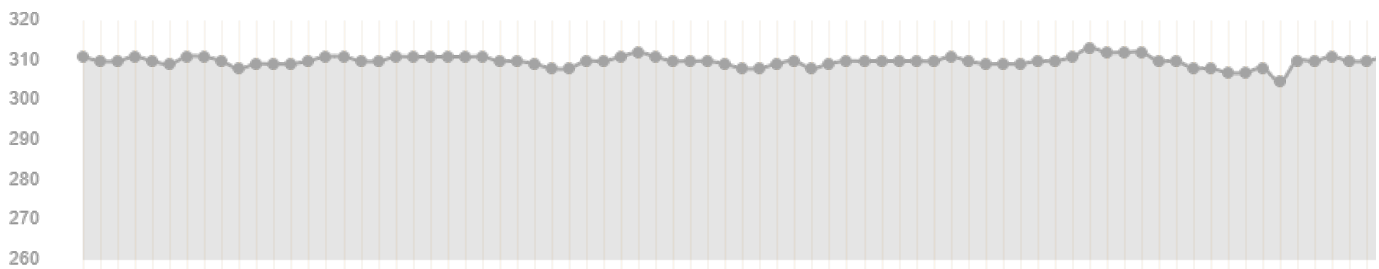

Altitude Above Ground (FTS)

Airspeed (True In KTS)

Heading

Pitch (Degrees, Positive Numbers -> Up)

Bank (Degrees, Positive -> Left)

Wind Speed (KTS)

Wind Direction

version 1.2 | Created by [Caron Studios s.r.o.](#)
Support the development by donating [here](#).