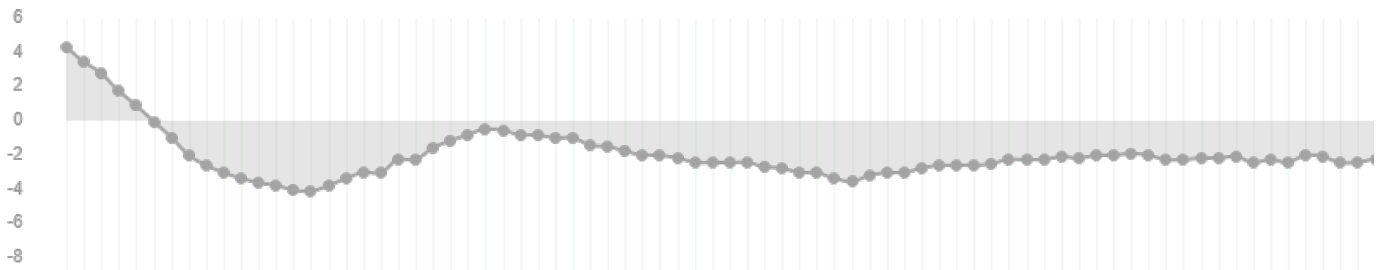

Altitude Above Ground (FTS)

Airspeed (True In KTS)

Heading

Pitch (Degrees, Positive Numbers -> Up)

Bank (Degrees, Positive -> Left)

Wind Speed (KTS)

Wind Direction

version 1.2 | Created by [Caron Studios s.r.o.](#)
Support the development by donating [here](#).