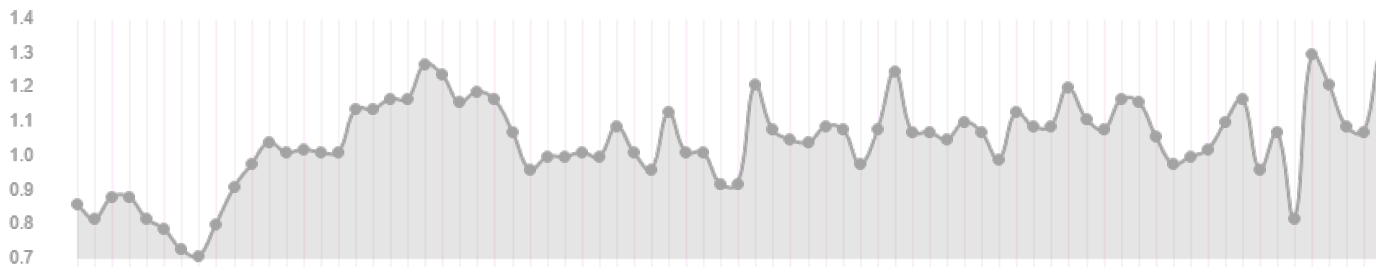

Touchdown Bank (Positive -> Left)

 0

Touchdown Wind Speed (KTS)

 1.9

Touchdown Wind Direction

 263

Landing Vertical Gs

Landing Vertical Speed (FPM)

Altitude Above Ground (FTS)

Airspeed (True In KTS)

Heading

Pitch (Degrees, Positive Numbers -> Up)

Bank (Degrees, Positive -> Left)

Wind Speed (KTS)

Wind Direction

version 1.2 | Created by [Caron Studios s.r.o.](#)
Support the development by donating [here](#).