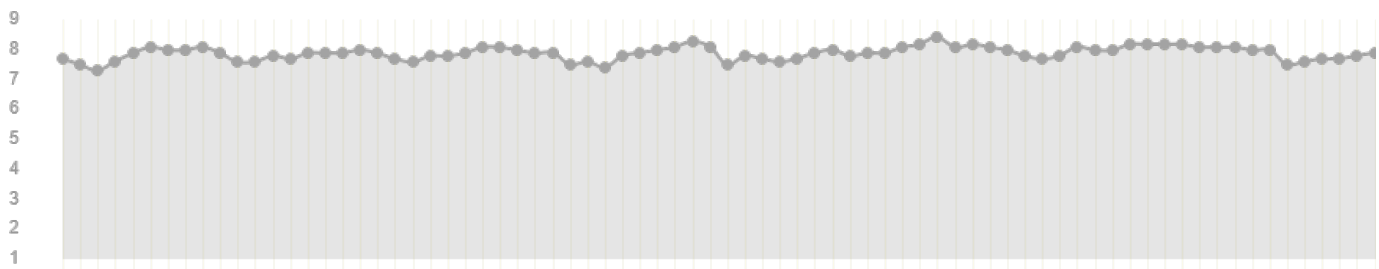

Altitude Above Ground (FTS)

Airspeed (True In KTS)

Heading

Pitch (Degrees, Positive Numbers -> Up)

Bank (Degrees, Positive -> Left)

Wind Speed (KTS)

Wind Direction

version 1.2 | Created by [Caron Studios s.r.o.](#)
Support the development by donating [here](#).