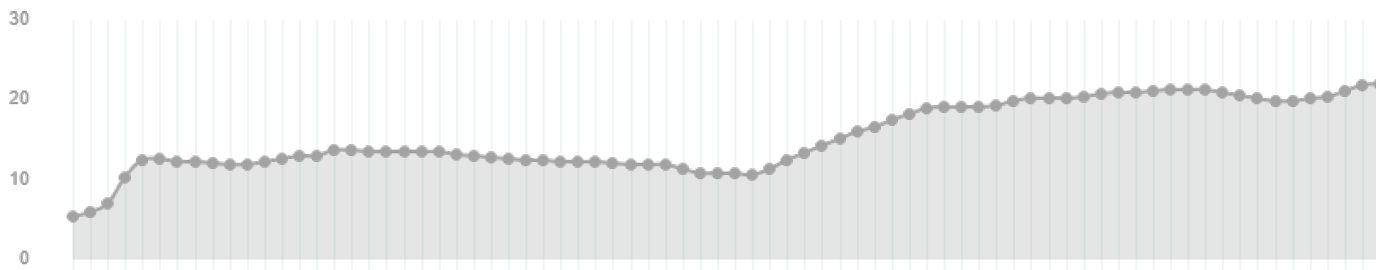

Altitude Above Ground (FTS)

Airspeed (True In KTS)

Heading

Pitch (Degrees, Positive Numbers -> Up)

Bank (Degrees, Positive -> Left)

Wind Speed (KTS)

Wind Direction

version 1.2 | Created by [Caron Studios s.r.o.](#)
Support the development by donating [here](#).