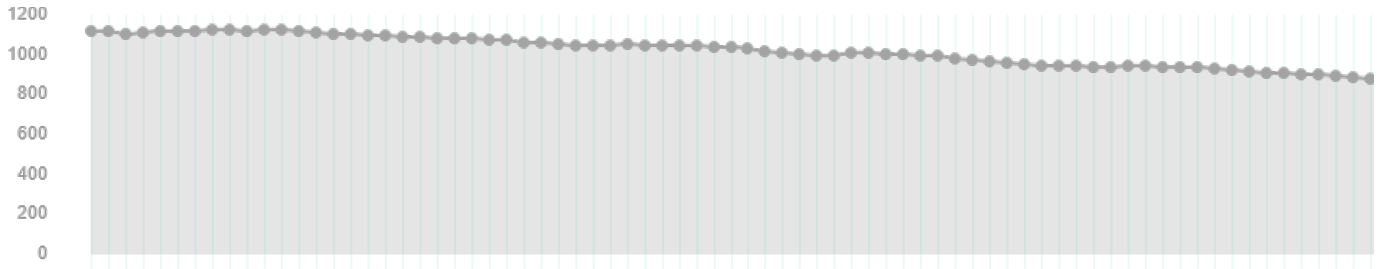

Altitude Above Ground (FTS)