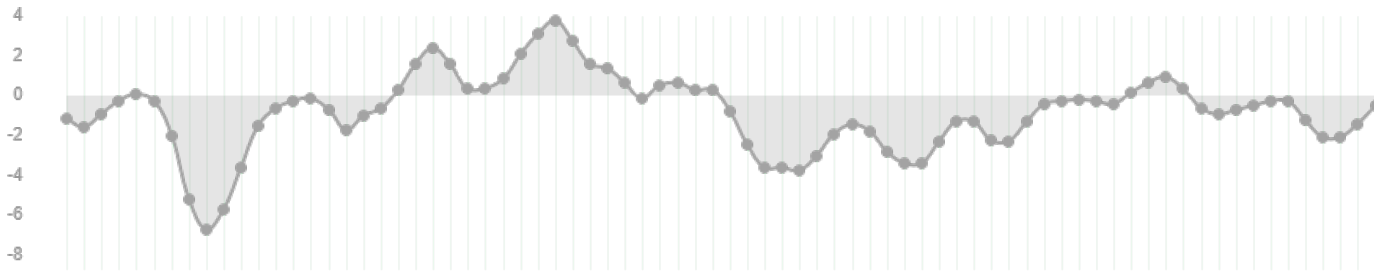

Altitude Above Ground (FTS)

Airspeed (True In KTS)

Heading

Pitch (Degrees, Positive Numbers -> Up)

Bank (Degrees, Positive -> Left)

Wind Speed (KTS)

Wind Direction

version 1.2 | Created by [Caron Studios s.r.o.](#)
Support the development by donating [here](#).