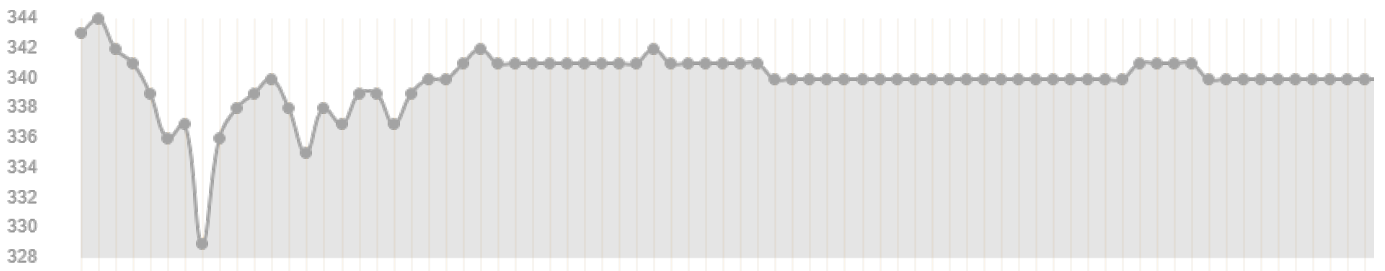

Altitude Above Ground (FTS)

Airspeed (True In KTS)

Heading

Pitch (Degrees, Positive Numbers -> Up)

Bank (Degrees, Positive -> Left)

Wind Speed (KTS)

Wind Direction

version 1.2 | Created by [Caron Studios s.r.o.](#)
Support the development by donating [here](#).