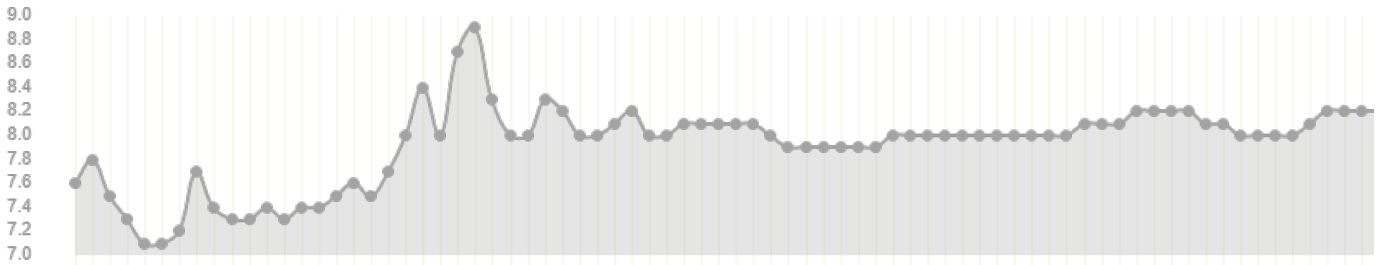

Altitude Above Ground (FTS)

Airspeed (True In KTS)

Heading

Pitch (Degrees, Positive Numbers -> Up)

Bank (Degrees, Positive -> Left)

Wind Speed (KTS)

Wind Direction

version 1.2 | Created by [Caron Studios s.r.o.](#)
Support the development by donating [here](#).