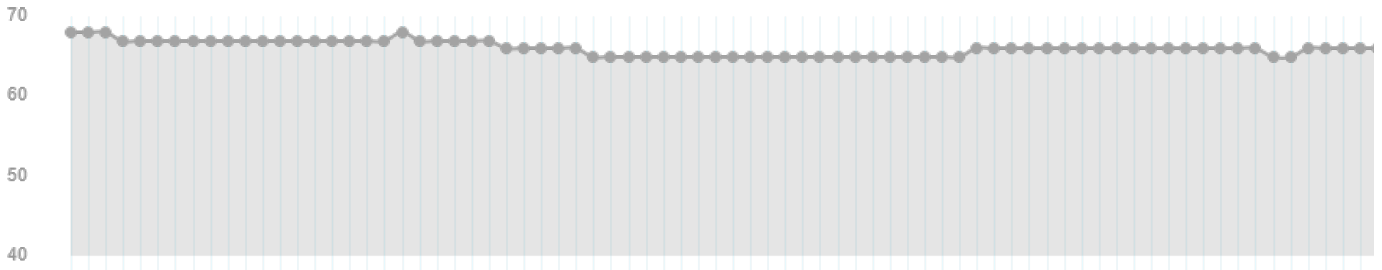

Airspeed (True In KTS)