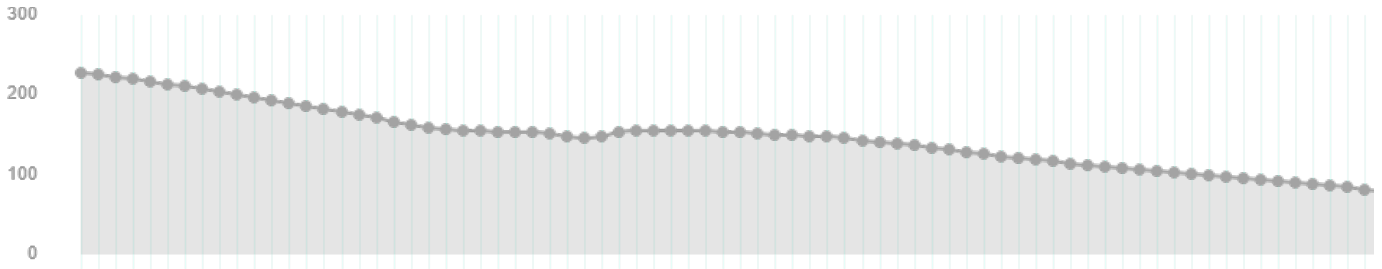

Altitude Above Ground (FTS)