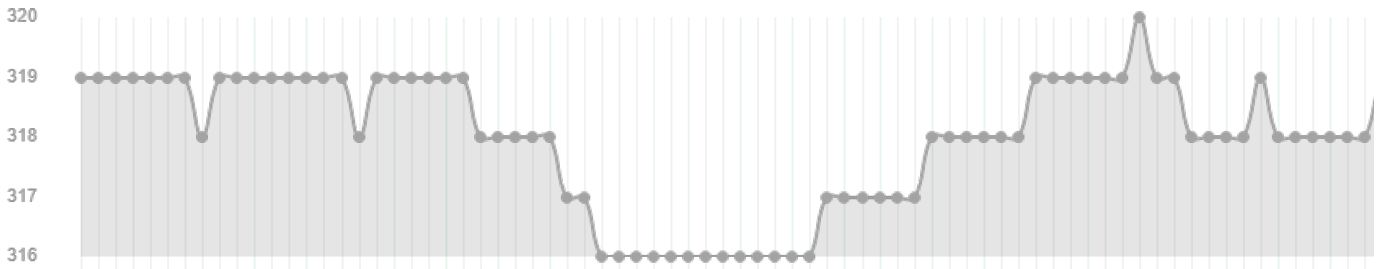

Touchdown Bank (Positive -> Left)

 2.4

Touchdown Wind Speed (KTS)

 8.3

Touchdown Wind Direction

 340

Landing Vertical Gs

Landing Vertical Speed (FPM)

Altitude Above Ground (FTS)

Airspeed (True In KTS)

Heading

Pitch (Degrees, Positive Numbers -> Up)

Bank (Degrees, Positive -> Left)

Wind Speed (KTS)

Wind Direction

version 1.2 | Created by [Caron Studios s.r.o.](#)
Support the development by donating [here](#).