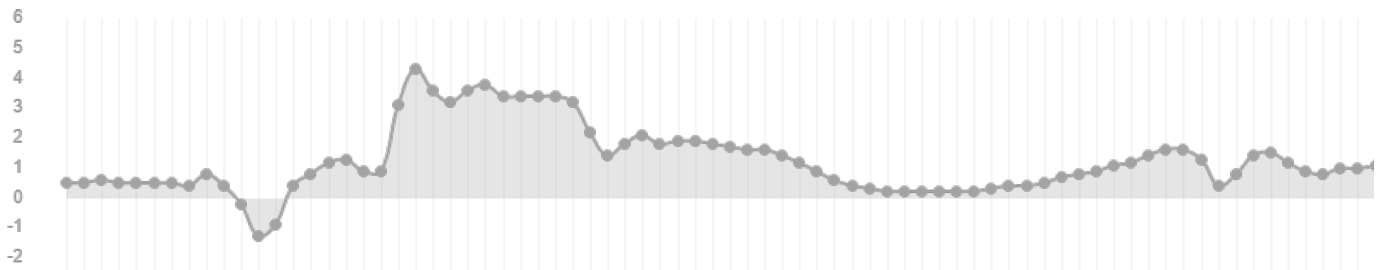

Altitude Above Ground (FTS)

Airspeed (True In KTS)

Heading

Pitch (Degrees, Positive Numbers -> Up)

Bank (Degrees, Positive -> Left)

Wind Speed (KTS)

Wind Direction

version 1.2 | Created by [Caron Studios s.r.o.](#)
Support the development by donating [here](#).