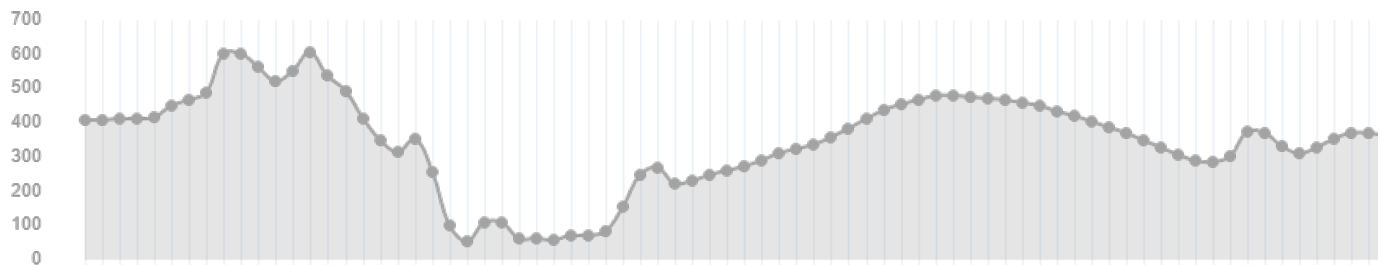

Touchdown Bank (Positive -> Left)

 2.4

Touchdown Wind Speed (KTS)

 8.3

Touchdown Wind Direction

 340

Landing Vertical Gs

Landing Vertical Speed (FPM)