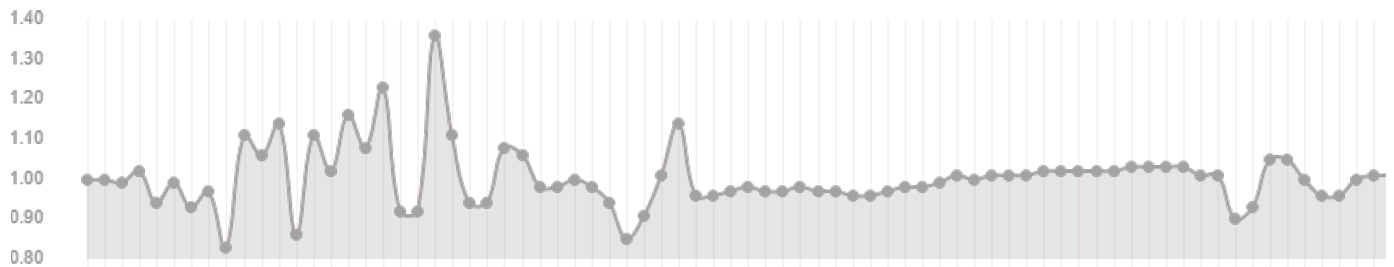

Touchdown Bank (Positive -> Left)

 2.4

Touchdown Wind Speed (KTS)

 8.3

Touchdown Wind Direction

 340

Landing Vertical Gs

Landing Vertical Speed (FPM)

Altitude Above Ground (FTS)

Airspeed (True In KTS)

Heading

Pitch (Degrees, Positive Numbers -> Up)

Bank (Degrees, Positive -> Left)

Wind Speed (KTS)

Wind Direction

version 1.2 | Created by [Caron Studios s.r.o.](#)
Support the development by donating [here](#).