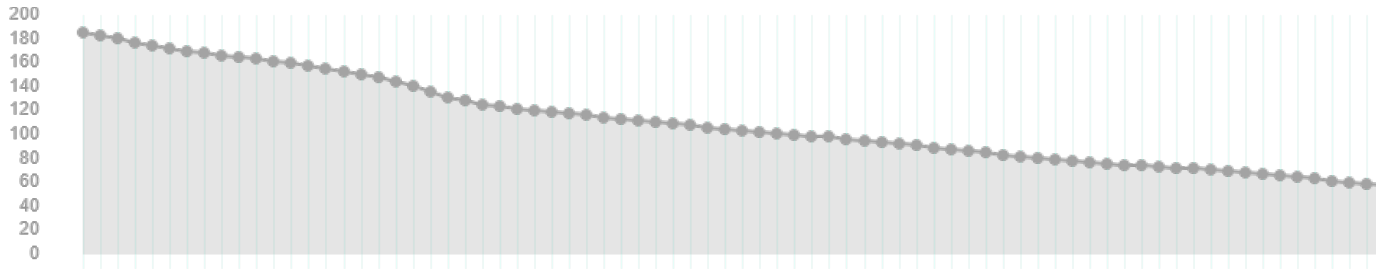

Altitude Above Ground (FTS)