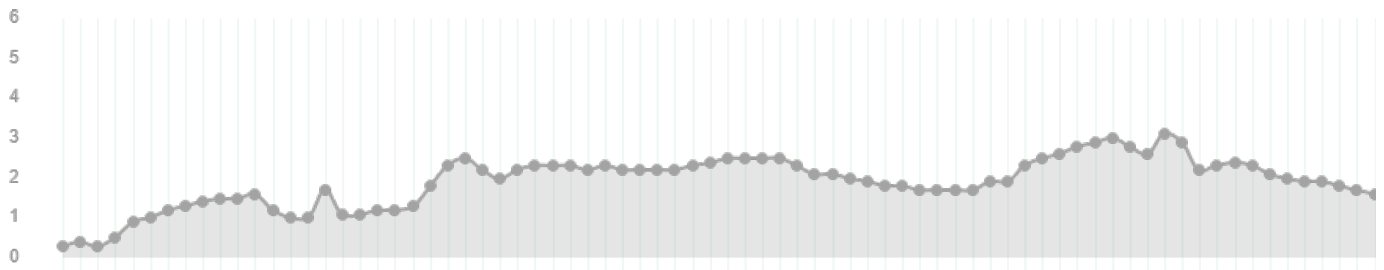

Altitude Above Ground (FTS)

Airspeed (True In KTS)

Heading

Pitch (Degrees, Positive Numbers -> Up)

Bank (Degrees, Positive -> Left)

Wind Speed (KTS)

Wind Direction

version 1.2 | Created by [Caron Studios s.r.o.](#)
Support the development by donating [here](#).