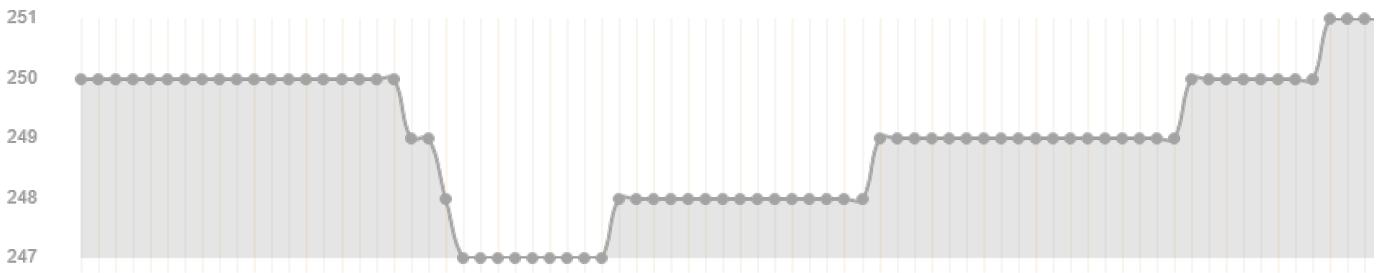

Altitude Above Ground (FTS)

Airspeed (True In KTS)

Heading

Pitch (Degrees, Positive Numbers -> Up)

Bank (Degrees, Positive -> Left)

Wind Speed (KTS)

Wind Direction

version 1.2 | Created by [Caron Studios s.r.o.](#)
Support the development by donating [here](#).