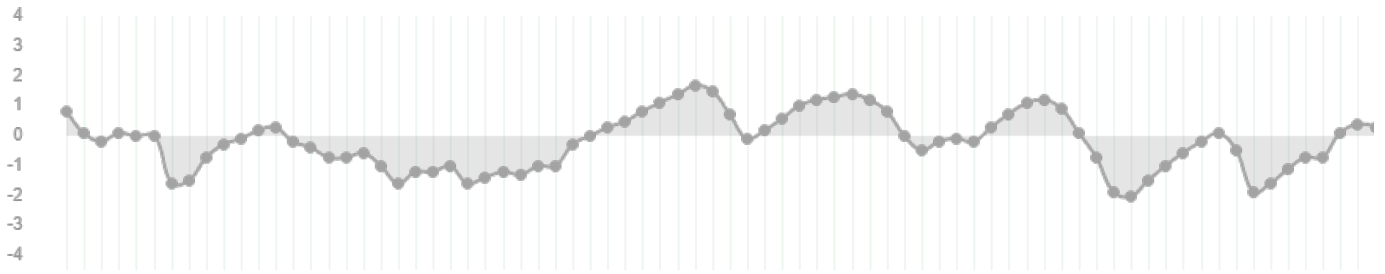

Altitude Above Ground (FTS)

Airspeed (True In KTS)

Heading

Pitch (Degrees, Positive Numbers -> Up)

Bank (Degrees, Positive -> Left)

Wind Speed (KTS)

Wind Direction

version 1.2 | Created by [Caron Studios s.r.o.](#)
Support the development by donating [here](#).