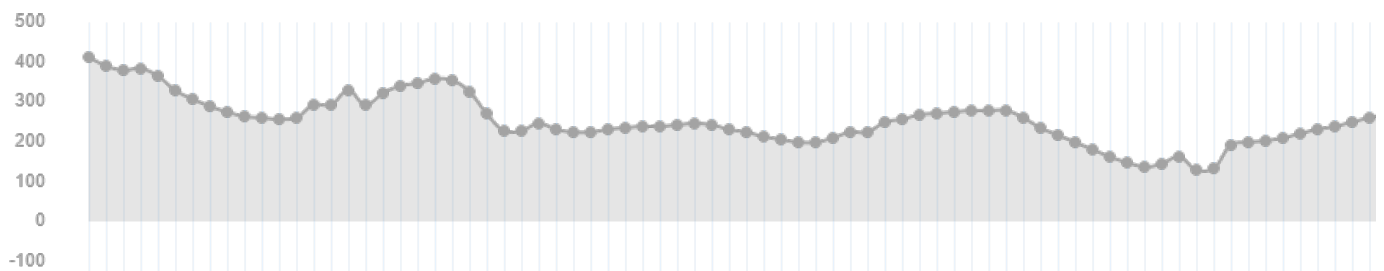

Touchdown Bank (Positive -> Left)

 -0.1

Touchdown Wind Speed (KTS)

 10.9

Touchdown Wind Direction

 251

Landing Vertical Gs

Landing Vertical Speed (FPM)