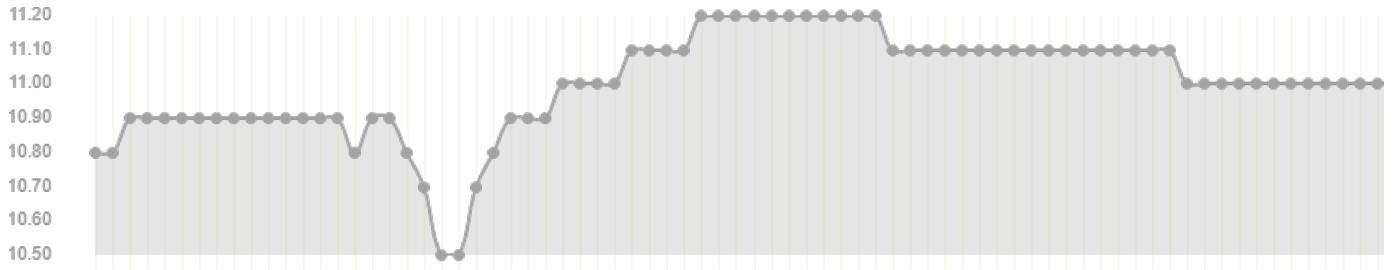

Altitude Above Ground (FTS)

Airspeed (True In KTS)

Heading

Pitch (Degrees, Positive Numbers -> Up)

Bank (Degrees, Positive -> Left)

Wind Speed (KTS)

Wind Direction

version 1.2 | Created by [Caron Studios s.r.o.](#)
Support the development by donating [here](#).