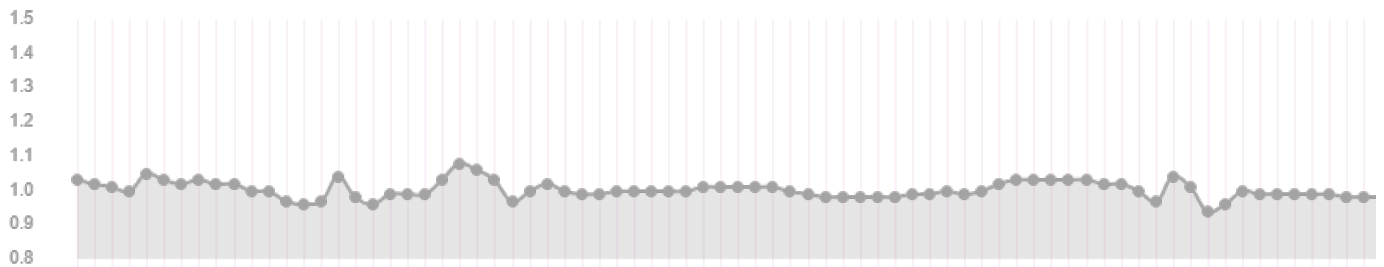

Touchdown Bank (Positive -> Left)

 -0.1

Touchdown Wind Speed (KTS)

 10.9

Touchdown Wind Direction

 251

Landing Vertical Gs

Landing Vertical Speed (FPM)